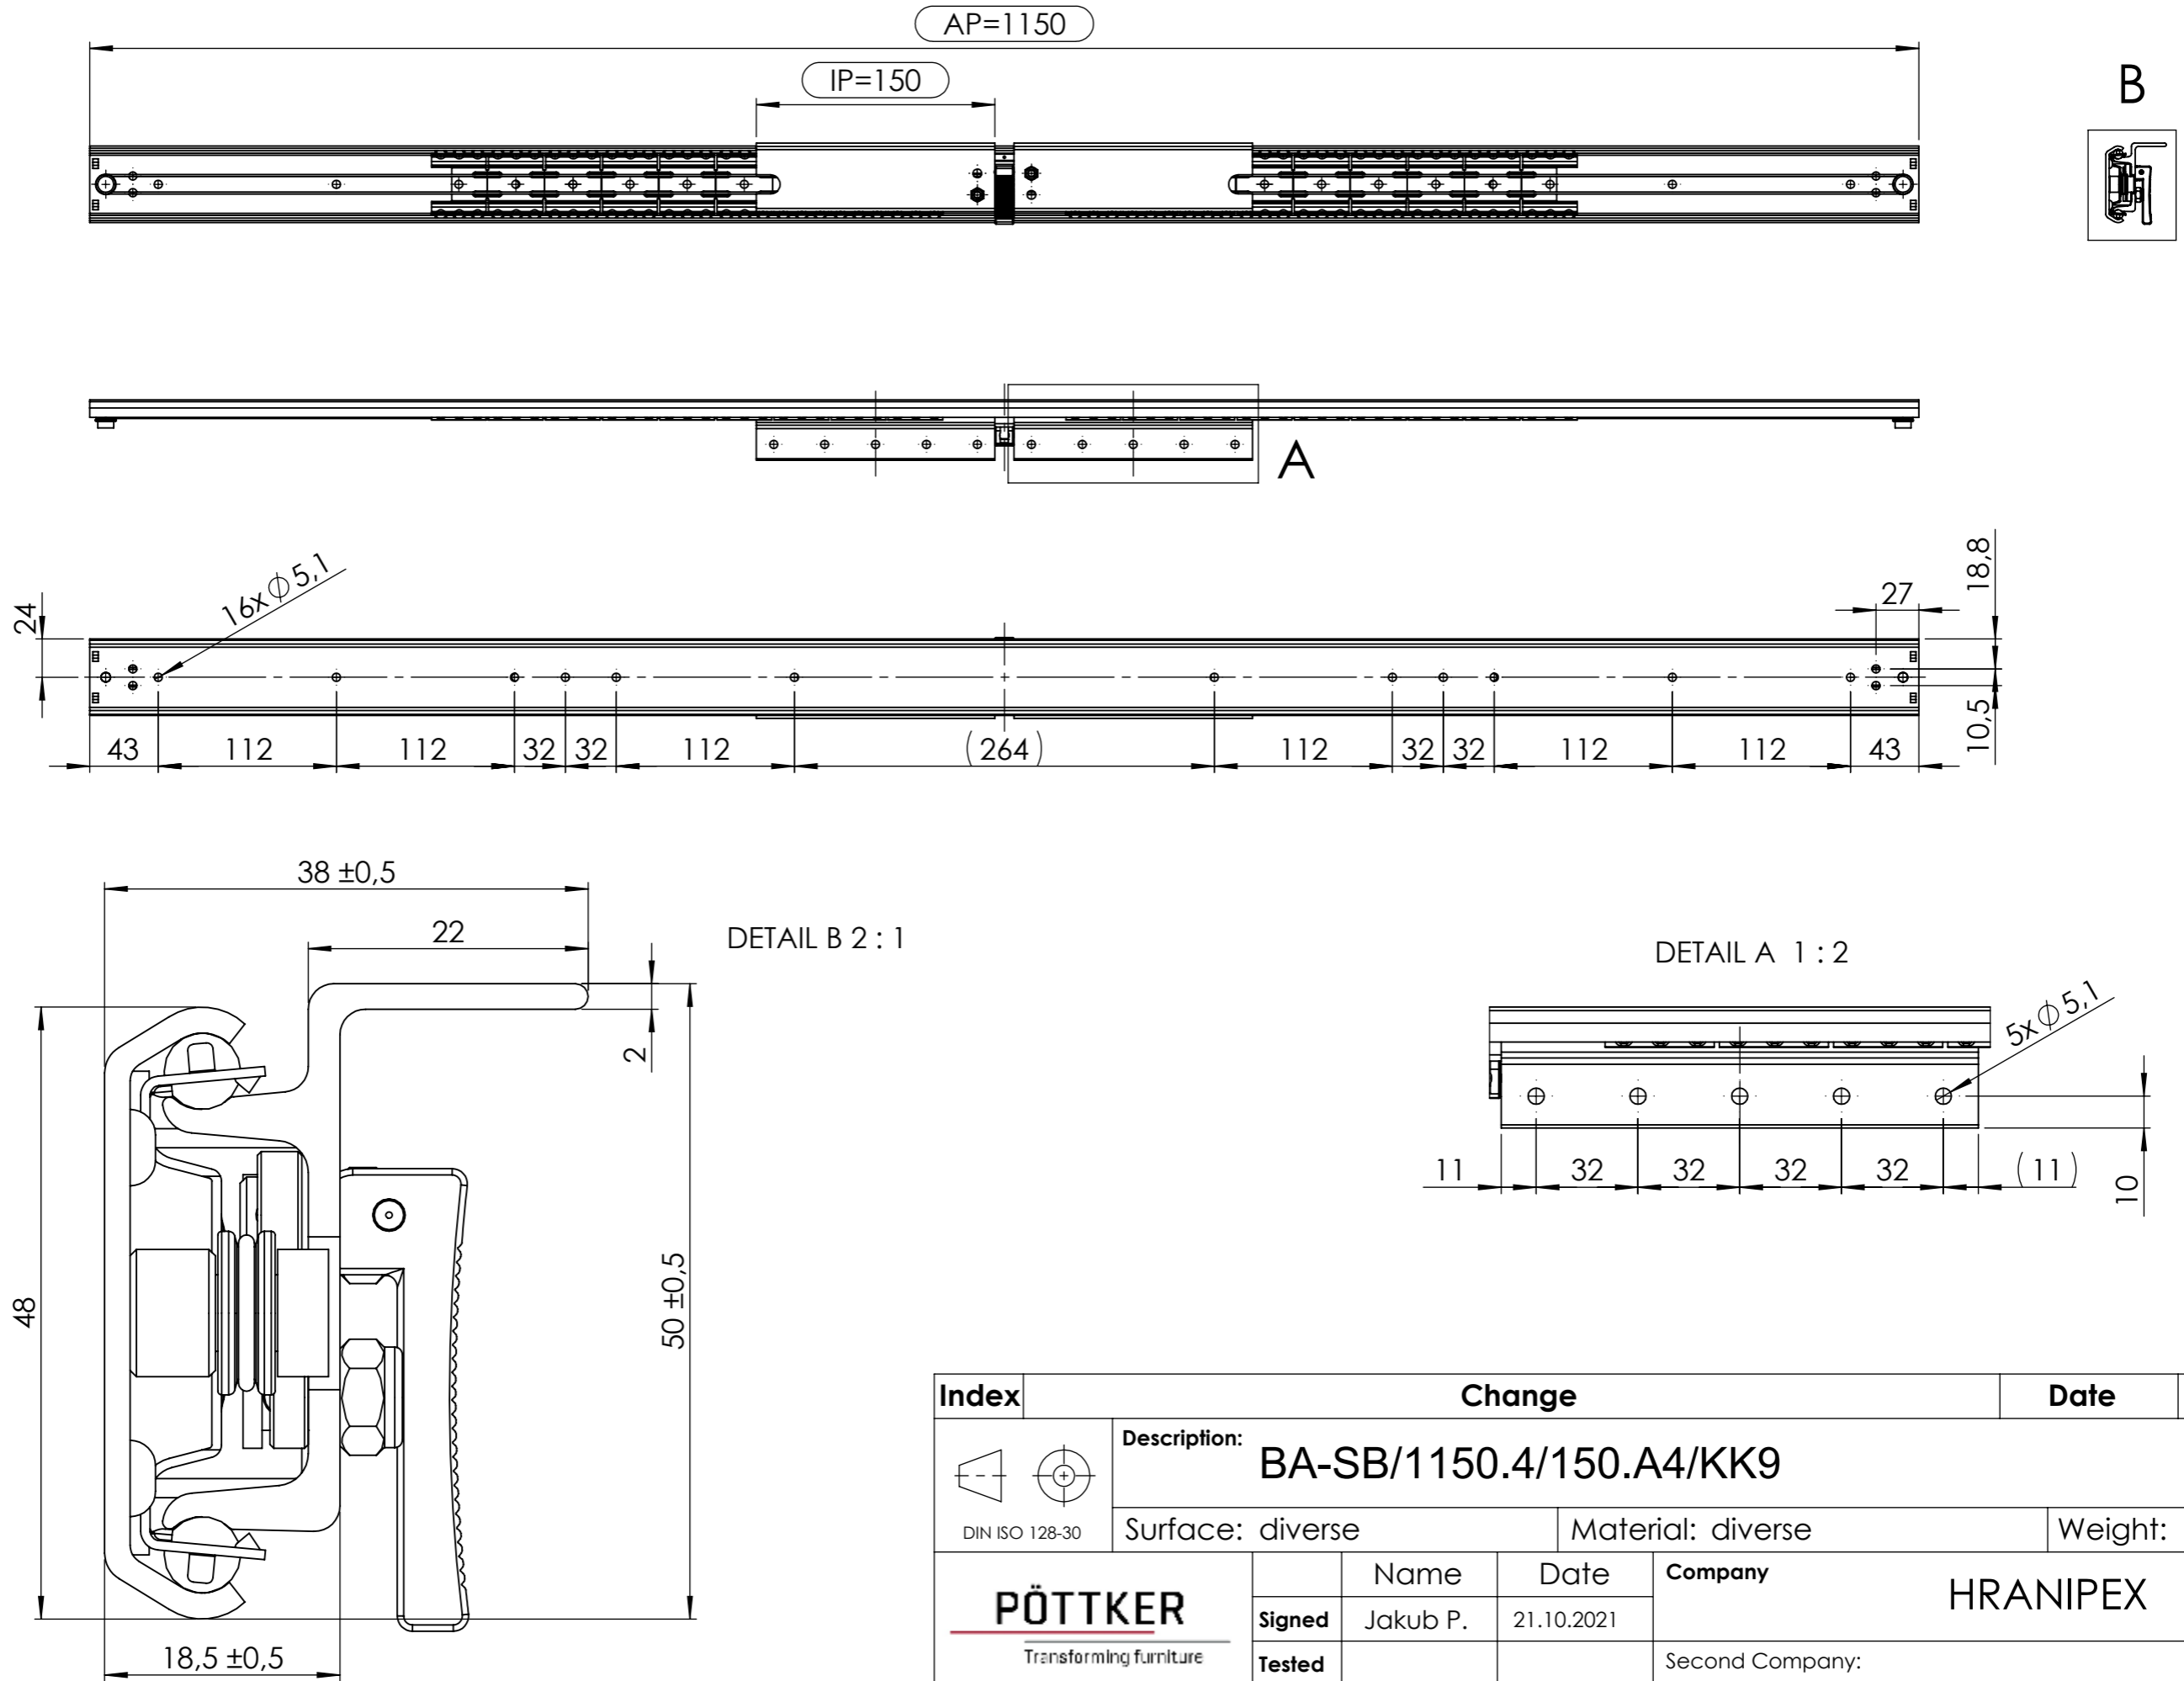

All property rights and rights to exploitation of copyright for this drawing data remain ours; they may not be made available to third parties without our consent.

Index	Change			Date	Name
 DIN ISO 128-30	Description: <b>BA-SB/1150.4/150.A4/KK9</b>				
	Surface: diverse		Material: diverse		Weight: 1.61 kg
 Transforming furniture	Name	Date	Company		
	Signed	Jakub P.	21.10.2021	HRANIPEX	
	Tested			Second Company:	
General tolerance: DIN ISO 2768 - m		Item No:	<b>47115901</b>	Scale 1:4	Page 1/3
					<b>A3</b>

# OPEN

 DIN ISO 128-30	<b>Description:</b> BA-SB/1150.4/150.A4/KK9					
	Surface: diverse		Material: diverse		Weight: 1.61 kg	
 Transforming furniture	<b>Name</b>	<b>Date</b>	<b>Company</b>			
	Signed: Jakub P.	21.10.2021	HRANIPEX			
	Tested:	Second Company:	Second Company:			
General tolerance: DIN ISO 2768 - m		Item No:	<b>47115901</b>	Scale 1:3	Page 2/3	<b>A3</b>