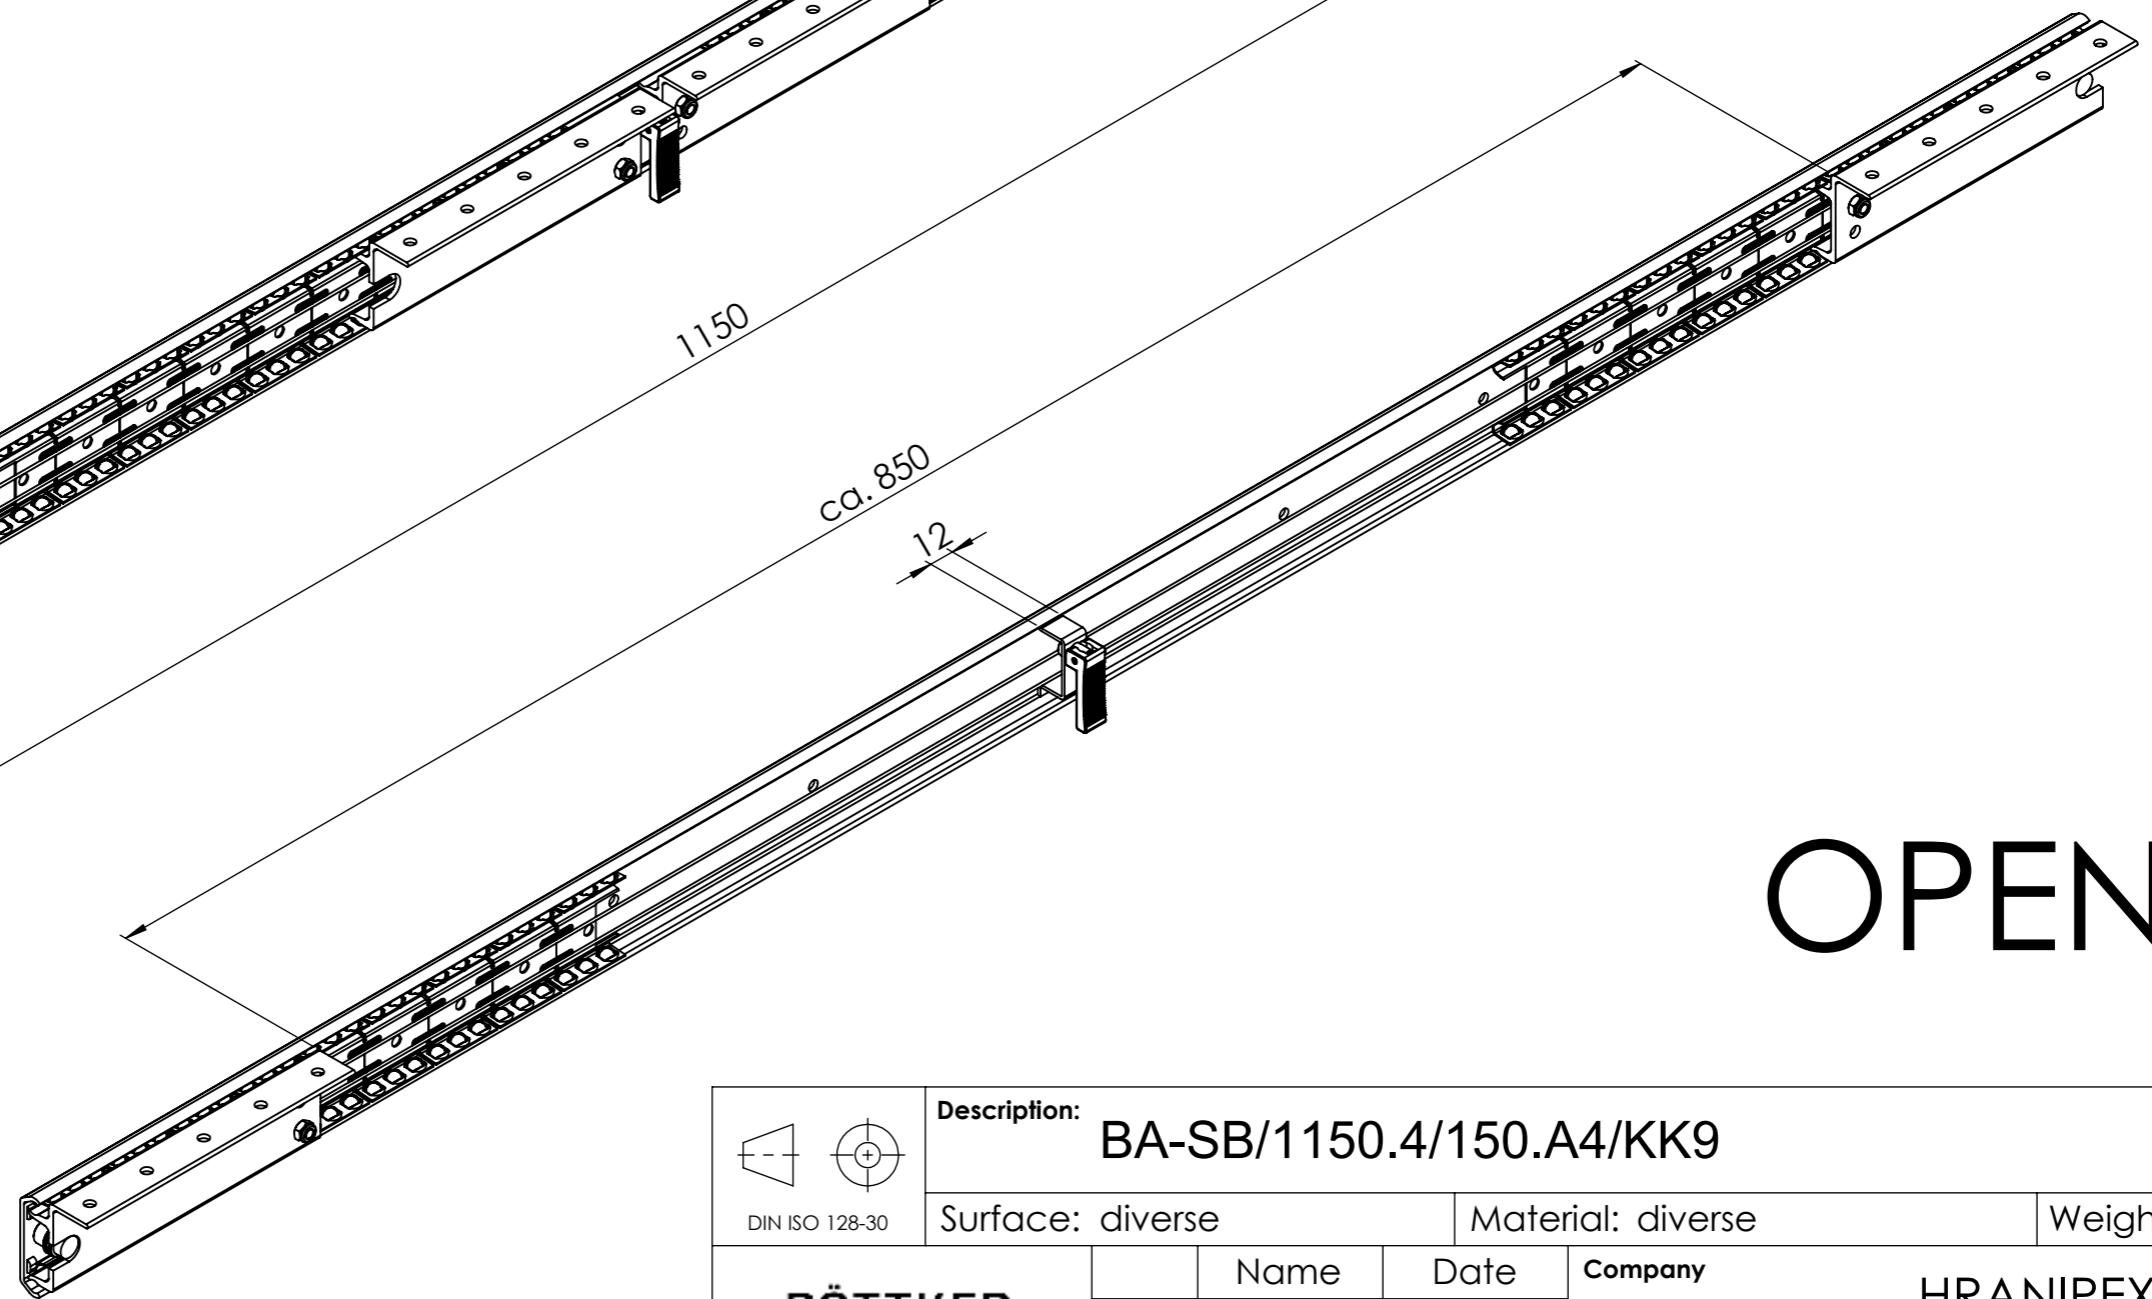

All property rights and rights to exploitation of copyright for this drawing data remain ours; they may not be made available to third parties without our consent.

Index	Change			Date	Name
 DIN ISO 128-30	Description: <b>BA-SB/1150.4/150.A4/KK9</b>				
	Surface: diverse		Material: diverse		Weight: 1.61 kg
 Transforming furniture	Name	Date	Company		
	Signed	Jakub P.	21.10.2021	HRANIPEX	
	Tested			Second Company:	
General tolerance: DIN ISO 2768 - m		Item No:	<b>47115901</b>	Scale 1:4	Page 1/3
					<b>A3</b>

# OPEN

 DIN ISO 128-30	<b>Description:</b> BA-SB/1150.4/150.A4/KK9					
	Surface: diverse		Material: diverse		Weight: 1.61 kg	
 Transforming furniture	<b>Name</b>	<b>Date</b>	<b>Company</b>			
	Signed: Jakub P.	21.10.2021	HRANIPEX			
	Tested:	Second Company:	Second Company:			
General tolerance: DIN ISO 2768 - m		Item No:	<b>47115901</b>	Scale 1:3	Page 2/3	<b>A3</b>