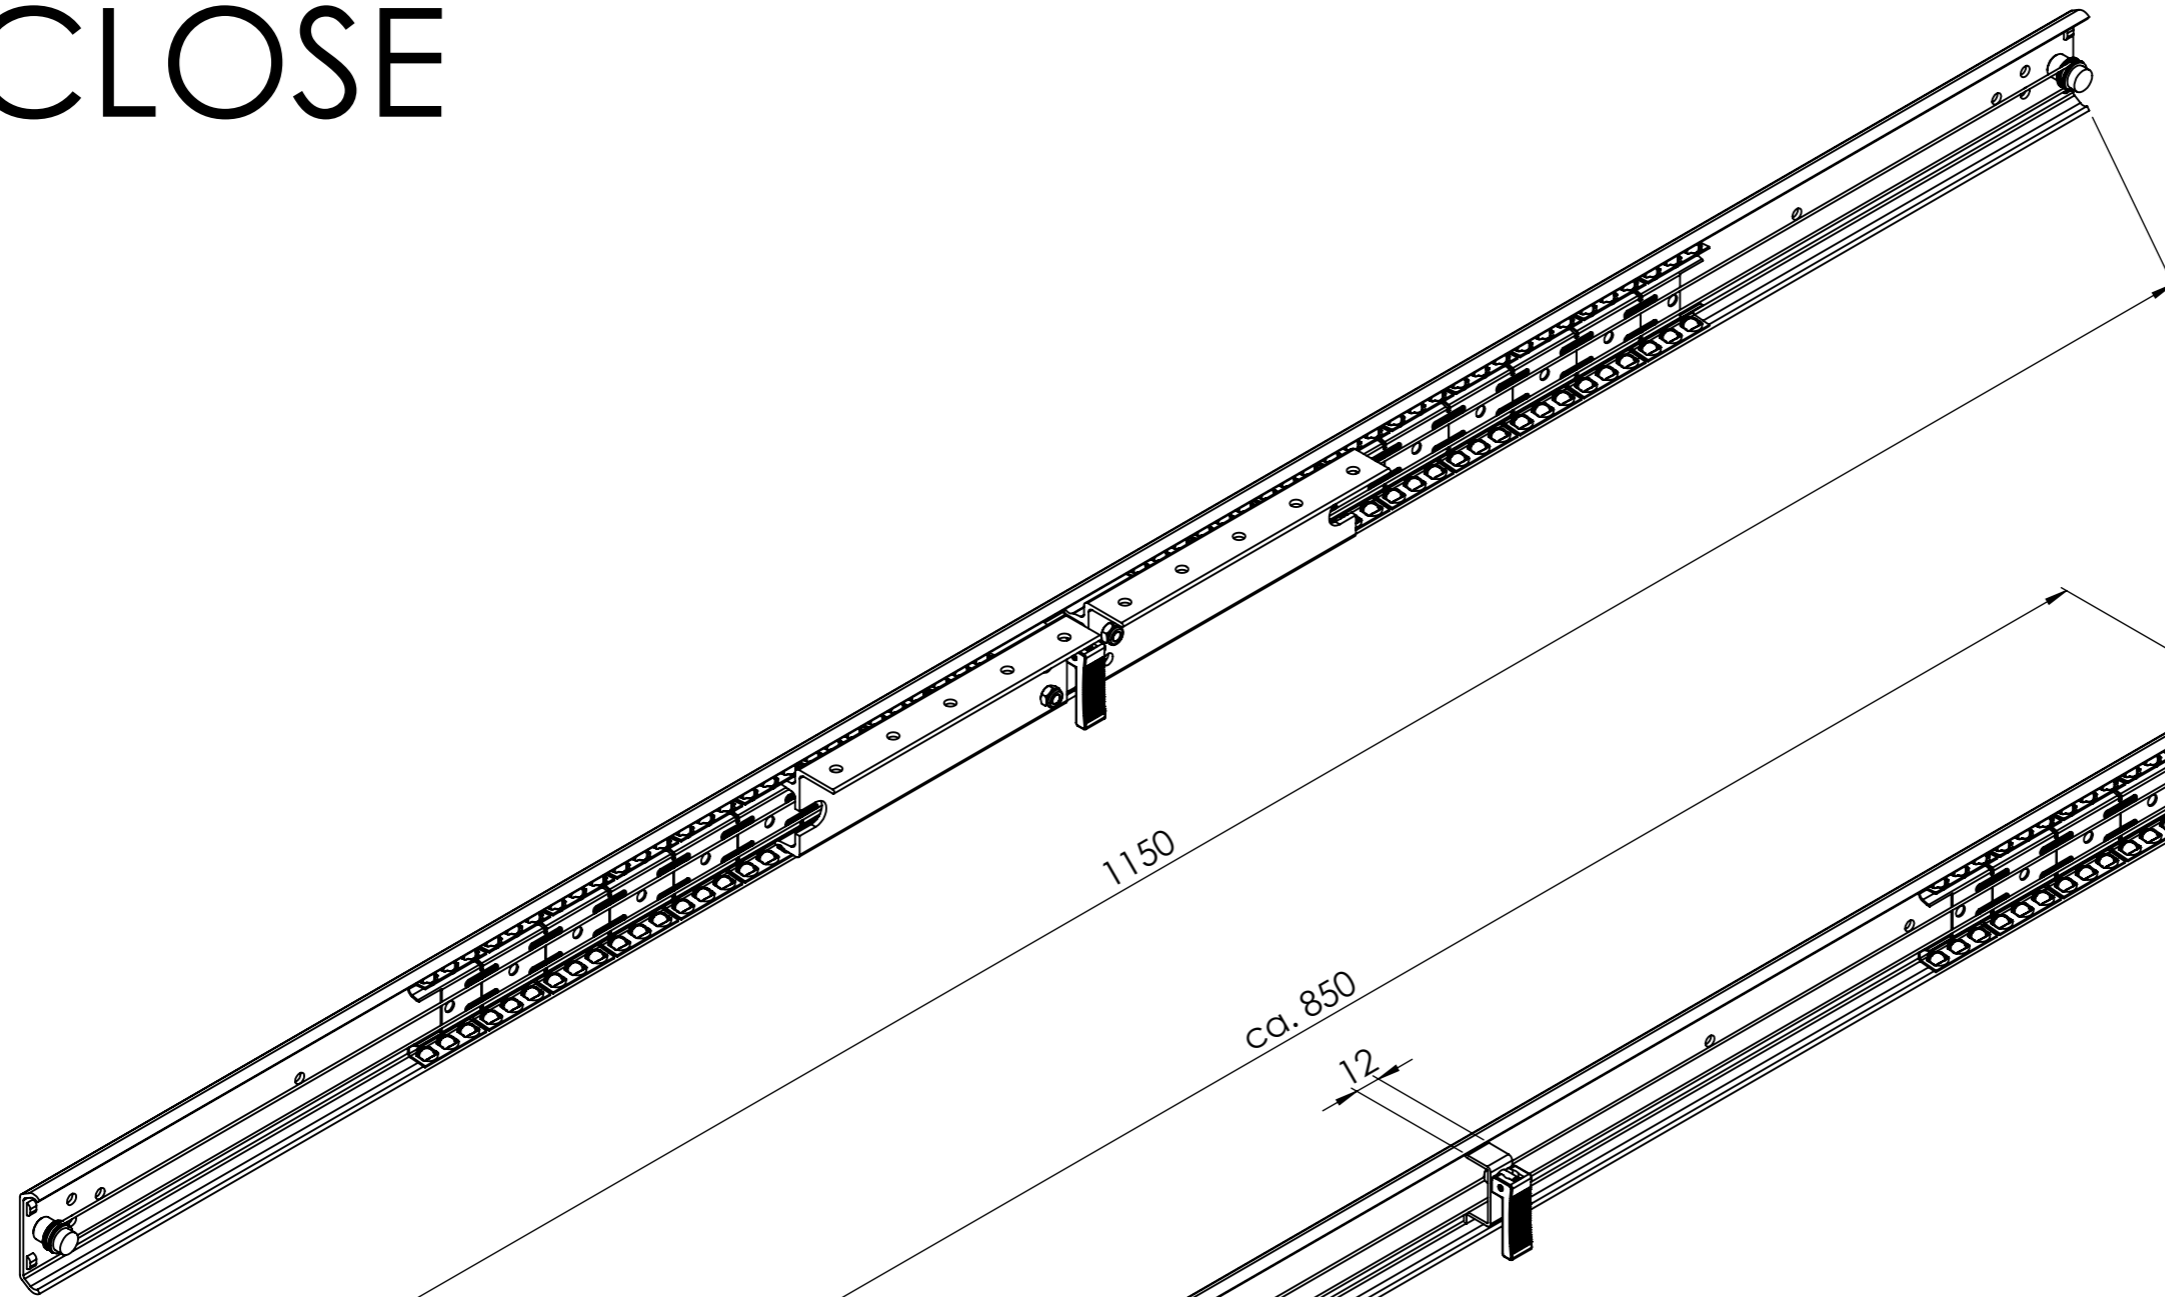

All property rights and rights to exploitation of copyright for this drawing data remain ours; they may not be made available to third parties without our consent.

Index	Change			Date	Name
 DIN ISO 128-30	Description: <b>BA-SB/1150.4/150.A4/KK9</b>				
	Surface: diverse		Material: diverse		Weight: 1.61 kg
 Transforming furniture	Name	Date	Company		
	Signed	Jakub P.	21.10.2021	HRANIPEX	
	Tested			Second Company:	
General tolerance: DIN ISO 2768 - m		Item No:	<b>47115901</b>	Scale 1:4	Page 1/3
					<b>A3</b>

# OPEN

 DIN ISO 128-30	<b>Description:</b> BA-SB/1150.4/150.A4/KK9					
	Surface: diverse		Material: diverse		Weight: 1.61 kg	
 Transforming furniture	<b>Name</b>	<b>Date</b>	<b>Company</b>			
	Signed: Jakub P.	21.10.2021	HRANIPEX			
	Tested:	Second Company:	Second Company:			
General tolerance: DIN ISO 2768 - m		Item No:	<b>47115901</b>	Scale 1:3	Page 2/3	<b>A3</b>